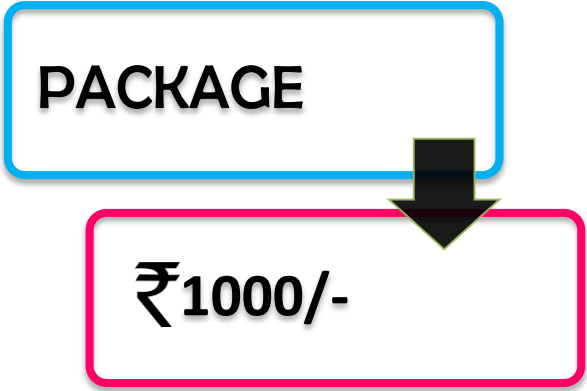

- BUSSINESSS PLAN