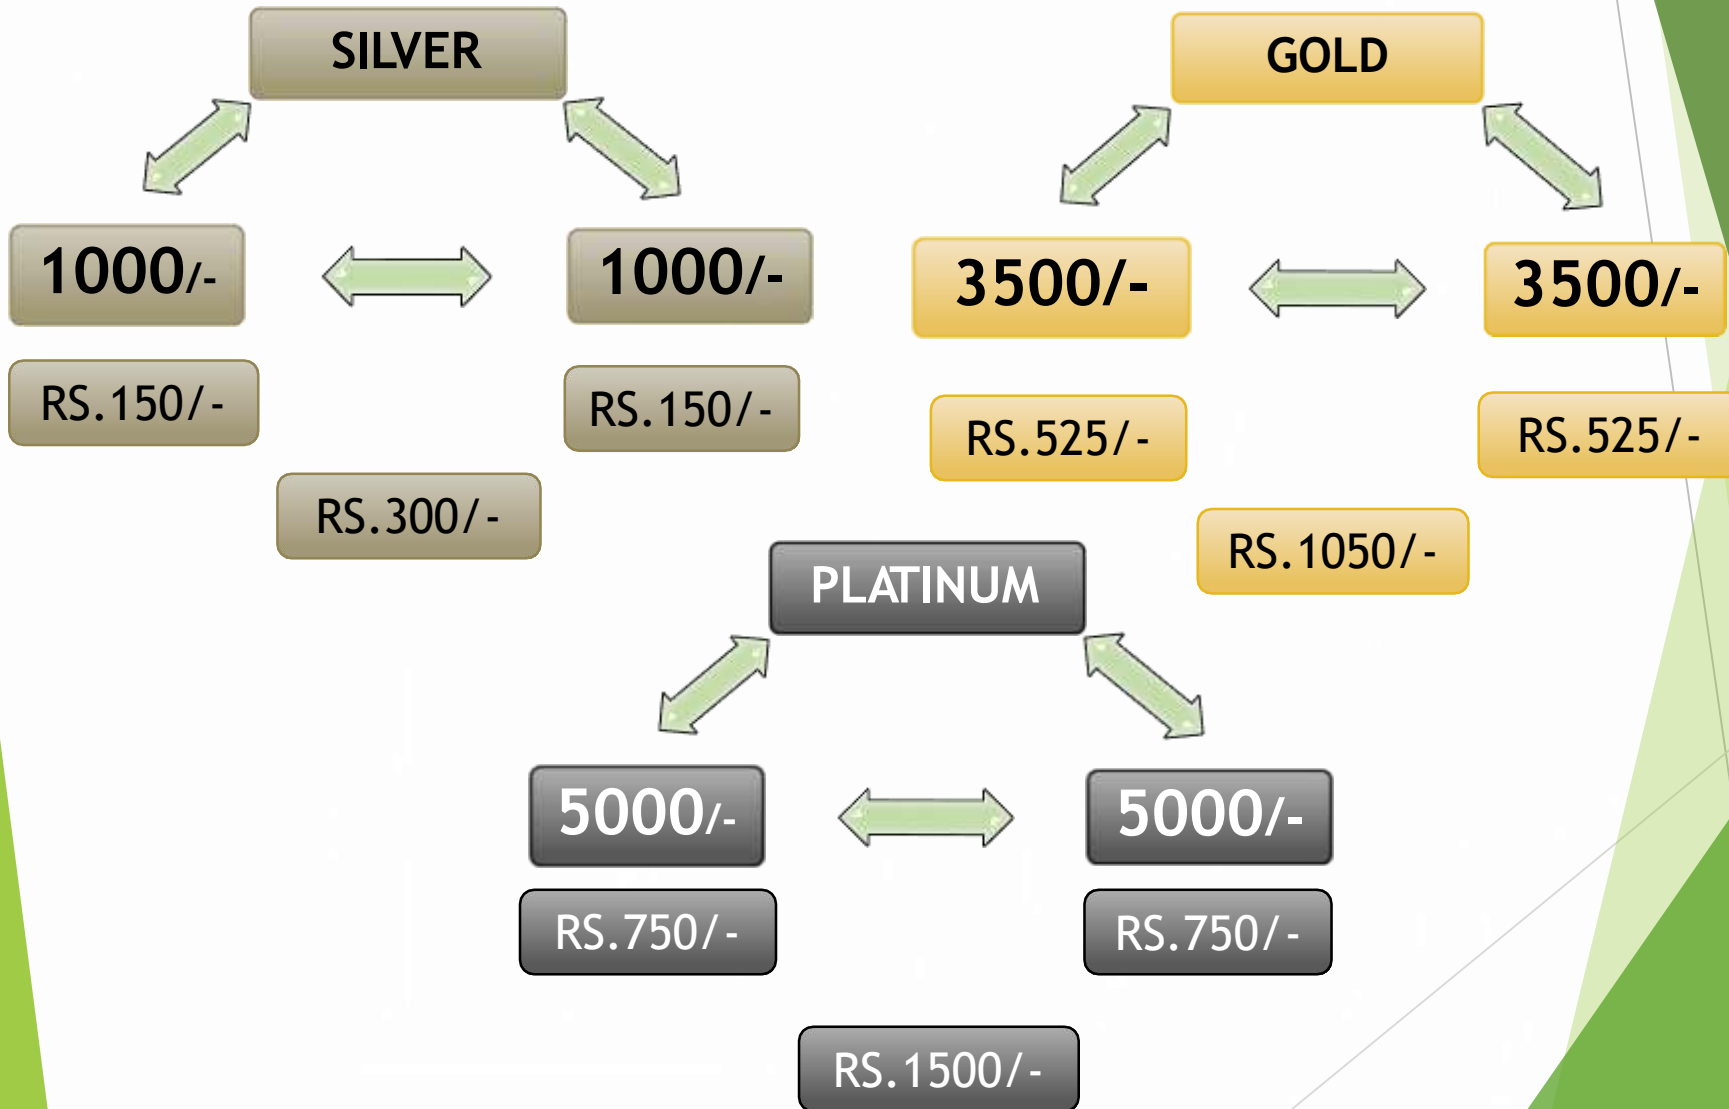

PRODUCTS

Package: 5000/-

Blazer Set + Tie + Shoe

Blazer + Saree + Ladies Suit

TYPES OF INCOME

REFERRAL INCOME

LEVEL INCOME

LEVEL	MEMBER	INCOME
1.	Unlimited	15%
2.	Unlimited	10%
3.	Unlimited	8%
4.	Unlimited	7%
5.	Unlimited	6%
6.	Unlimited	5%
7.	Unlimited	4%
8.	Unlimited	3%
9.	Unlimited	2%
10.	Unlimited	1%
11.	Unlimited	0.50%
12.	Unlimited	0.25%

AUTO POOL INCOME

SILVER

LEVEL	MEMBER	INCOME
1.	2	10
2.	4	20
3.	8	40
4.	16	80
5.	32	160
6.	64	320
7.	128	640
8.	256	1280
9.	512	2560
10.	1024	5120
11.	2048	10240
12.	4096	20480

Total - 8190 Income - 40950/-

AUTO POOL INCOME

GOLD

LEVEL	MEMBER	INCOME
1.	2	40
2.	4	80
3.	8	160
4.	16	320
5.	32	640
6.	64	1280
7.	128	2560
8.	256	5120
9.	512	10240
10.	1024	20480
11.	2048	40960
12.	4096	81920

Total - 8190 Income - 163800/-

AUTO POOL INCOME

PLATINUM

LEVEL	MEMBER	INCOME
1.	2	50
2.	4	100
3.	8	200
4.	16	400
5.	32	800
6.	64	1600
7.	128	3200
8.	256	6400
9.	512	12800
10.	1024	25600
11.	2048	51200
12.	4096	102400

Total - 8190 Income - 204750/-